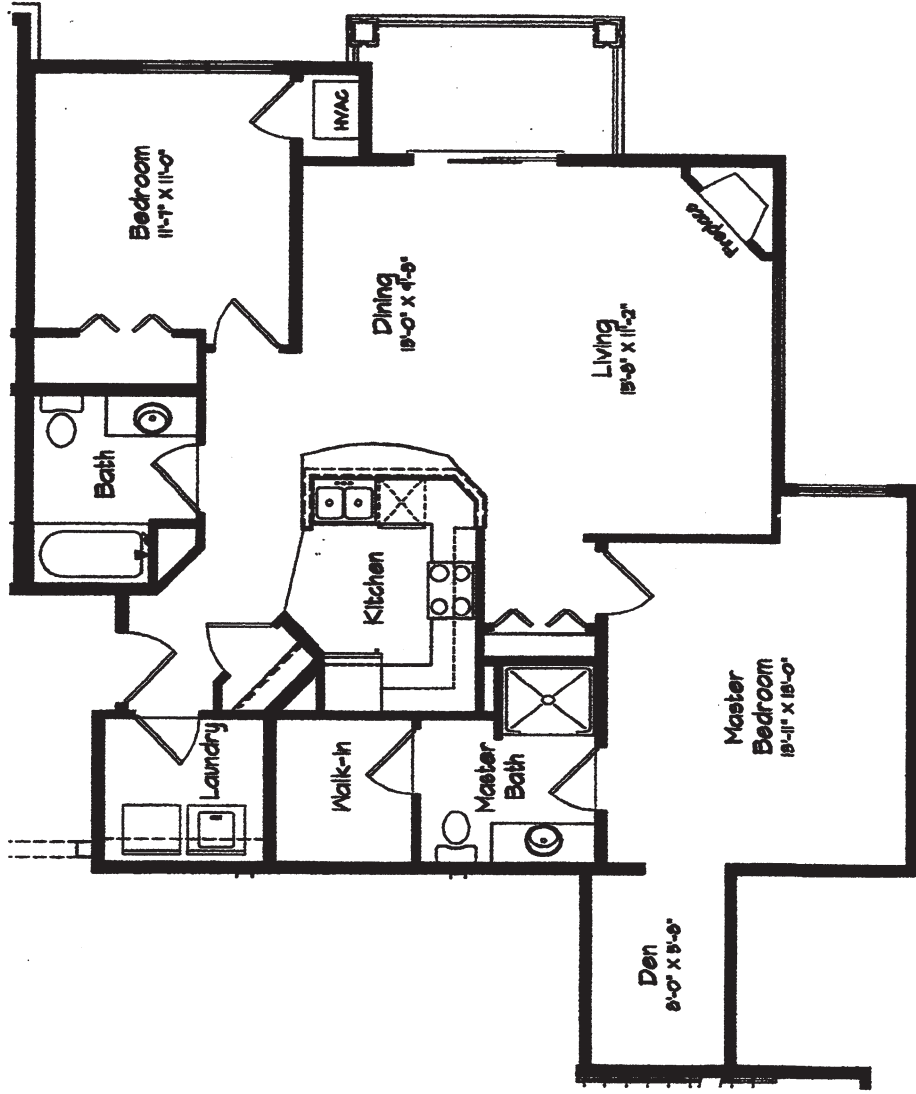

Renderings are an artist's conception and are intended only as a general reference. Features, materials, finishes, and layout of subject unit may be different than shown. 3dplans.com

Unit Style A-2 (Sim.)

1,203 s.f.

Two Bedroom + Den

Monthly Rent \$1500